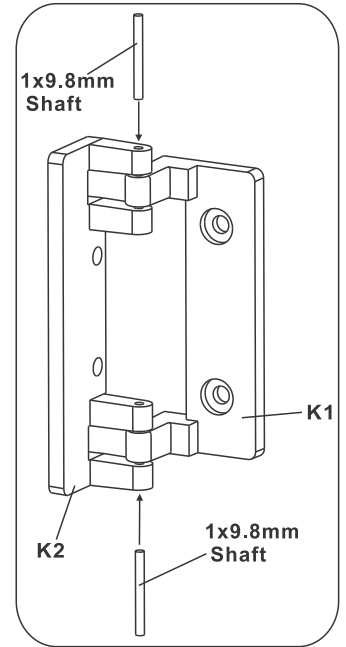

15

x3

x2

TP 2x5mm
Screw
1x9.8mm Shaft

x1

Plastic
cement/glue

15 Assembly